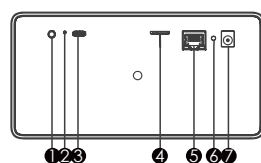

4K Stealth Dual-Cams Camera

LTC-KF20/STC-KF20

- 1 Audio
- 2 Reset Hole
- 3 USB 3.0 Type-C
- 4 TF Card
- 5 LAN
- 6 Power Indicator Light
- 7 DC 12V

Features

- Dual Cams Camera: Over 8 million pixels for close-up pan-tilt camera, with a HFOV 21° (lecturer's camera) / 44° (student's camera); Over 4 million pixels for panoramic camera, with a HFOV 44° (lecturer's camera) / 110° (student's camera) with no distortion;
- 4K close-up camera provides excellent close-up clarity for teachers and students;
- A rich set of AI features for lecturer and students, such as teacher tracking, teacher behavior analysis, teacher expression analysis; student standing, student behavior analysis, classroom engagement metrics, etc.;
- USB 3.0 interface compatible with various platform softwares;
- RJ45 interface with POE functionality;
- Pan range can reach up to 128°, tilt range up to 70°;
- Real-time digital capture of the blackboard content ensures unobstructed display of the writing;
- Support TF storage.

Technical Data

Tracking Camera

Image Sensor

1/2.8" CMOS, >8MP

Focal Lens

f=16mm (LTC-KF20)
f=7mm (STC-KF20)

Iris

F2.2 (LTC-KF20)
F2.5 (STC-KF20)

DC12V, <12W

Operating Temperature

0°C ~ +40°C

Storage Temperature

-20°C ~ +60°C

Dimensions (L×W×H)

180mm×100mm×90mm

Weight