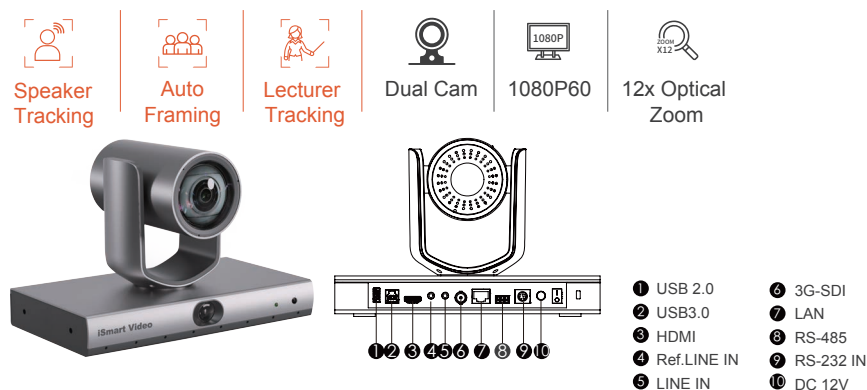

# 1080P60 PTZ Camera

## Features

- Implemented with audio positioning, body detection and recognition tech, precisely frame speakers, giving best views of speakers and other attendees;
- Board writing recognition based on pose estimation, giving clear view of writing content;
- Track lecturer all around the classroom, even if lecturer walks into student area;
- Innovative dual cam design for tracking views and full views with auto and quick switch;
- Various modes of speaker tracking and auto recognition and closeup shot of board writing;
- No hand operation involved, helping attendees focus on meeting and discussion;
- Designed for medium and large sized meeting rooms, classrooms and halls, covering range up to 8 meters;
- Tracking cams: 12x optical zoom, HFOV up to 72.5°;
- Simultaneous outputs over HDMI, USB3.0, 3G-SDI and Ethernet, resolution up to 1080P60;
- USB 2.0 Host interface for external mic input;
- Compatible with popular conference hardware and cloud platforms such as ZOOM, MS Teams etc.;
- ROHS, CE, FCC certified.

#### Network

1×RJ45:10M/100M, support  
POE;

Video output: 1080P30/P25,  
720P30/P25, 360P30/P25

Video Format:H.264/H.265

Network Protocol:  
ONVIF/RTSP/HTTP/TCP/UDP/  
RTMP/RTP;

Audio Compression: AAC;

Support 3 channel streams,  
dual closeup view, one channel  
full view, one channel switch  
and four streams