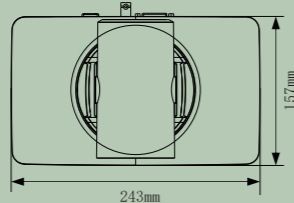

## All-In-One Tracking Solution

- The Camera has dual lens: small HD wide angle lens detects conference attendee(s), it covers a horizontal FOV of 88 degree; its big tracking camera frames the appropriate position based on numbers of attendee(s), it has 12x optical zoom. The Camera itself does everything, free of manpower or any additional equipment, it is easy enough to install and manage.

## Non-Stop Detect And Precisely Track

- The Camera keeps constantly detecting attendee(s) in the conference room, then automatically pan tilt zoom to the appropriate positions to frame all attendee(s); once number of attendee(s) changes, the camera will adjust framing positions accordingly.

## Dimensions

- |           |              |
|-----------|--------------|
| 1 TF Card | 5 3G-SDI     |
| 2 HDMI    | 6 Ethernet   |
| 3 USB3.0  | 7 RS-232 OUT |
| 4 Audio   | 8 RS-232 IN  |
|           | 9 DC12V      |