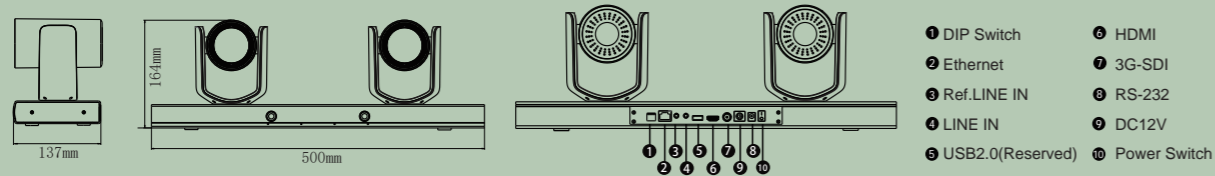

# Speaker Tracking Camera

AMC-G200T

AMC-G200T speaker tracking camera helps to achieve intelligent meeting experience, implemented with both audio positioning and intelligent video analysis technologies. It can auto switch between close-up image and full-view image to frame all participants. It frees of camera operation during a meeting and enables meeting attendees to focus more on discussion.

## Features

- Implemented with both audio positioning, body detection and recognition technologies, it can precisely frame the speakers;
- Auto switch between close-up image and wide-angle image for all meeting participants;
- Built-in seamless switch between various scenes;
- Tracking camera: 1/2.8" Exmore CMOS, 2.14MP, 12X optical zoom, up to horizontal 72.5° FOV;
- Full view camera: 1/2.8" Exmore CMOS, 2.14MP, up to horizontal 88° FOV;
- Simultaneously output 3G-SDI, HDMI and Ethernet, up to 1080P60 resolution;
- Support H.264/H.265 video compression.

## Dimensions